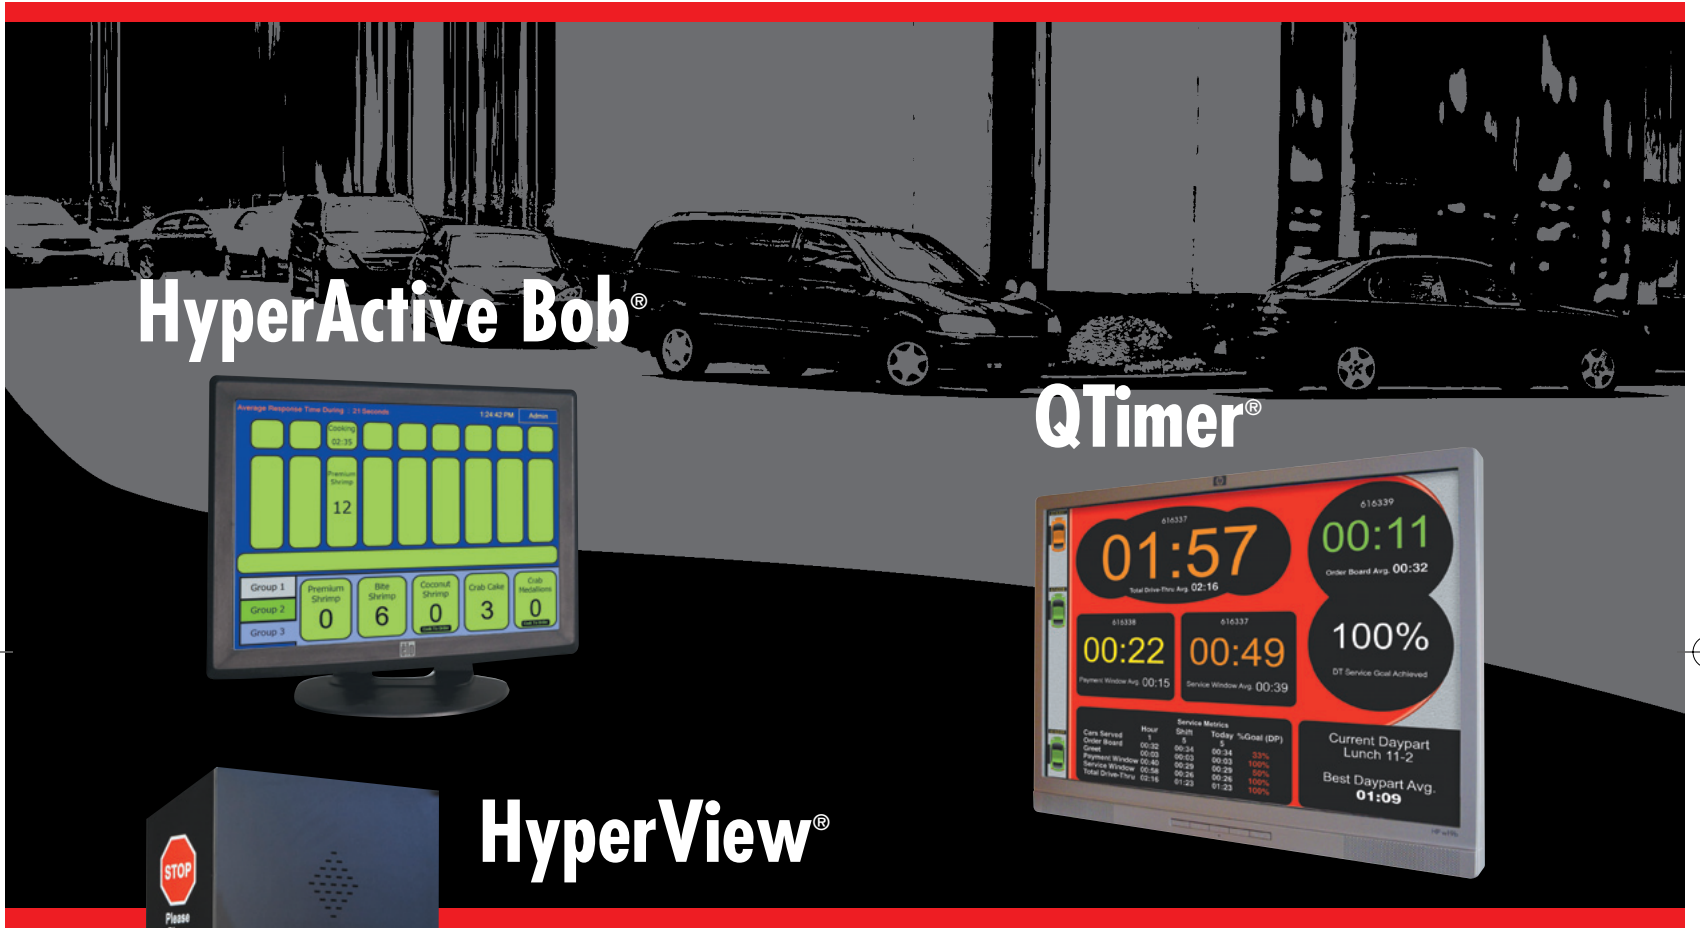

Intelligent Drive-Thru Solutions

HyperActive Bob®

QTimer®

HyperView®

QTimer

The Most Comprehensive, Real-Time Drive-Thru Management System on the Market

HyperActive Bob

The World's First and Only Real-Time, Predictive Kitchen Manager for QSRs

QTimer and HyperActive Bob's Enterprise Reporting

The Industry's Most Detailed and Instantly Accessible Enterprise Reporting System

HyperView

State-of-the-Art Technology and Unparalleled Durability in Order Confirmation Displays